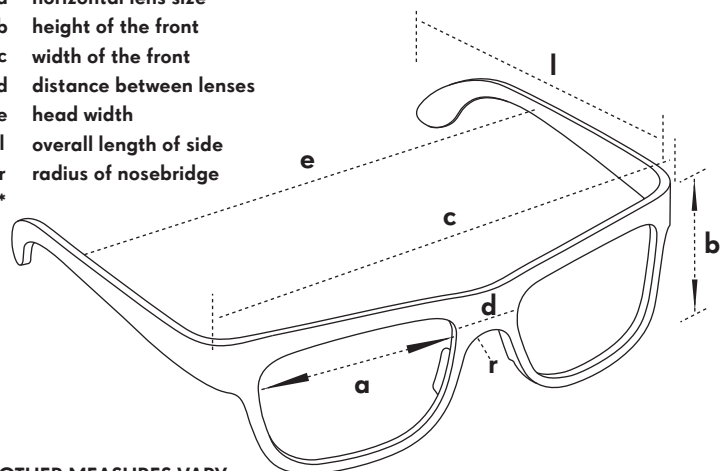

# framed by Karl size sheet

\*all sizes use metric system and are measured in millimetres

- a horizontal lens size
- b height of the front
- c width of the front
- d distance between lenses
- e head width
- l overall length of side
- r radius of nosebridge
- \*

SOME MEASURES ARE SAME FOR ALL MODELS:

All models	c	e	l
XS	137	140	125
S	143	146	130
M (regular size)	148	152	135
L	153	158	140
XL	159	164	145
XXL	165	170	150

OTHER MEASURES VARY

JAKOB	a	b	d	r
XS	47	37	19	7
S	49	40	20	7
M (regular size)	51	42	21	8
L	53	43	21	8
XL	55	45	23	8
XXL	58	47	24	9

EVELIN	a	b	d	r
XS	49	38	18	6
S	50	40	18	6
M (regulaar size)	52	41	19	7
L	53	41	20	7
XL	55	43	20	7
XXL	57	44	21	8

NILS	a	b	d	r
XS	49	42	19	7
S	51	44	20	7
M (regular size)	53	46	21	8
L	54	47	21	8
XL	56	48	22	9
XXL	58	50	23	9

LILY	a	b	d	r
XS	47	41	18	6
S	50	44	19	6
M (regular size)	51	45	21	7
L	52	46	22	7
XL	55	47	22	7
XXL	57	48	23	8

MARTIN	a	b	d	r
XS	50	42	17	6
S	51	44	18	6
M (regulaar size)	53	45	8	7
L	55	47	19	7
XL	57	49	20	7
XXL	60	50	21	8