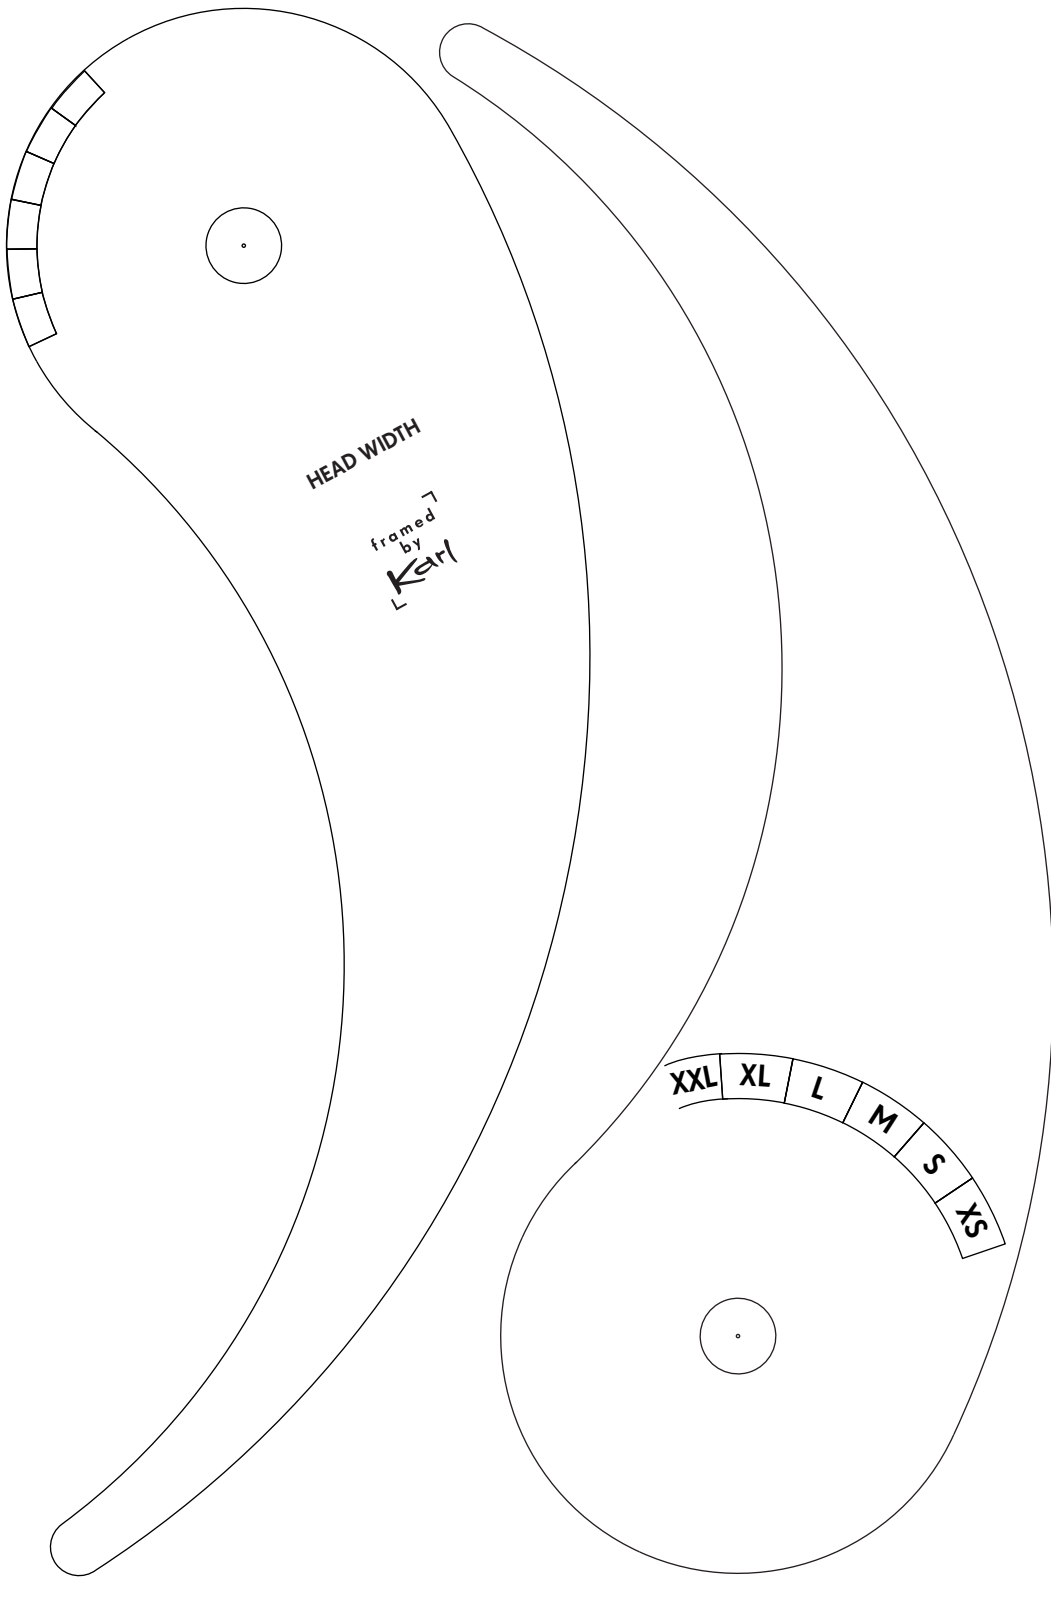

HOW TO:

HEAD WIDTH

OVERALL LENGTH OF SIDE

RADIUS OF NOSEBRIDGE

# framed by Karl size sheet

\*all sizes use metric system and are measured in millimetres

- a horizontal lens size
- b height of the front
- c width of the front
- d distance between lenses
- e head width
- l overall length of side
- r radius of nosebridge
- \*

EVELIN	a	b	d	r
XS	49	38	18	6
S	50	40	18	6
M (regulaar size)	52	41	19	7
L	53	41	20	7
XL	55	43	20	7
XXL	57	44	21	8

NILS	a	b	d	r
XS	49	42	19	7
S	51	44	20	7
M (regular size)	53	46	21	8
L	54	47	21	8
XL	56	48	22	9
XXL	58	50	23	9

LILY	a	b	d	r
XS	47	41	18	6
S	50	44	19	6
M (regular size)	51	45	21	7
L	52	46	22	7
XL	55	47	22	7
XXL	57	48	23	8

MARTIN	a	b	d	r
XS	50	42	17	6
S	51	44	18	6
M (regulaar size)	53	45	18	7
L	55	47	19	7
XL	57	49	20	7
XXL	60	50	21	8