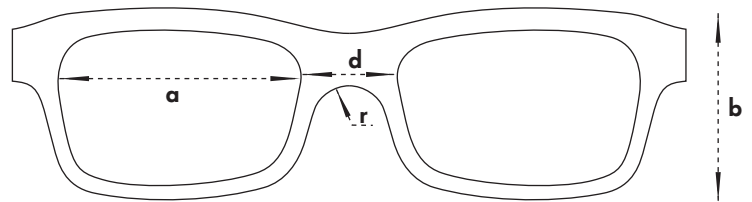

# framed by Karl size sheet

\*all sizes use metric system and are measured in millimetres

- a horizontal lens size
- b height of the front
- c width of the front
- d distance between lenses
- e head width
- l overall length of side
- r radius of nosebridge
- \*

SOME MEASURES ARE SAME FOR ALL MODELS:

All models	c	e	l
XS	137	140	125
S	143	146	130
M (regular size)	148	152	135
L	153	158	140
XL	159	164	145
XXL	165	170	150

OTHER MEASURES VARY

JAKOB	a	b	d	r
XS	47	37	19	7
S	49	40	20	7
M (regular size)	51	42	21	8
L	53	43	21	8
XL	55	45	23	8
XXL	58	47	24	9

EVELIN	a	b	d	r
XS	49	38	18	6
S	50	40	18	6
M (regulaar size)	52	41	19	7
L	53	41	20	7
XL	55	43	20	7
XXL	57	44	21	8

NILS	a	b	d	r
XS	49	42	19	7
S	51	44	20	7
M (regular size)	53	46	21	8
L	54	47	21	8
XL	56	48	22	9
XXL	58	50	23	9

LILY	a	b	d	r
XS	47	41	18	6
S	50	44	19	6
M (regular size)	51	45	21	7
L	52	46	22	7
XL	55	47	22	7
XXL	57	48	23	8

MARTIN	a	b	d	r
XS	50	42	17	6
S	51	44	18	6
M (regulaar size)	53	45	18	7
L	55	47	19	7
XL	57	49	20	7
XXL	60	50	21	8