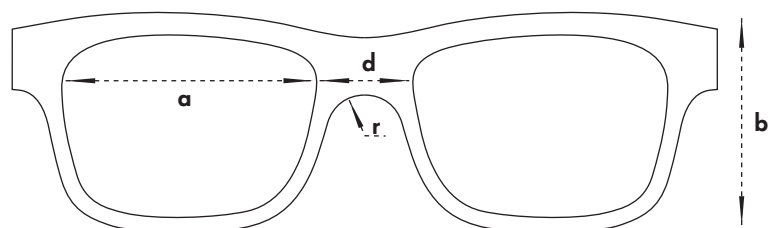

# framed by Karl size sheet

\*all sizes use metric system and are measured in millimetres

- a horizontal lens size
- b height of the front
- c width of the front
- d distance between lenses
- e head width
- l overall length of side
- r radius of nosebridge
- \*

SOME MEASURES ARE SAME FOR ALL MODELS:

All models	c	e	l
XS	137	140	125
S	143	146	130
M (regular size)	148	152	135
L	153	158	140
XL	159	164	145
XXL	165	170	150

OTHER MEASURES VARY

JAKOB	a	b	d	r
XS	47	37	19	7
S	49	40	20	7
M (regular size)	51	42	21	8
L	53	43	21	8
XL	55	45	23	8
XXL	58	47	24	9

EVELIN	a	b	d	r
XS	49	38	18	6
S	50	40	18	6
M (regulaar size)	52	41	19	7
L	53	41	20	7
XL	55	43	20	7
XXL	57	44	21	8

NILS	a	b	d	r
XS	49	42	19	7
S	51	44	20	7
M (regular size)	53	46	21	8
L	54	47	21	8
XL	56	48	22	9
XXL	58	50	23	9

LILY	a	b	d	r
XS	47	41	18	6
S	50	44	19	6
M (regular size)	51	45	21	7
L	52	46	22	7
XL	55	47	22	7
XXL	57	48	23	8

MARTIN	a	b	d	r
XS	50	42	17	6
S	51	44	18	6
M (regulaar size)	53	45	18	7
L	55	47	19	7
XL	57	49	20	7
XXL	60	50	21	8