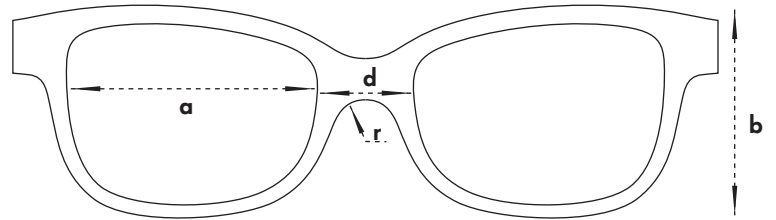

# framed by Karl size sheet

\*all sizes use metric system and are measured in millimetres

- a horizontal lens size
- b height of the front
- c width of the front
- d distance between lenses
- e head width
- l overall length of side
- r radius of nosebridge
- \*

SOME MEASURES ARE SAME FOR ALL MODELS:

All models	c	e	l
XS	137	140	125
S	143	146	130
M (regular size)	148	152	135
L	153	158	140
XL	159	164	145
XXL	165	170	150

OTHER MEASURES VARY

JAKOB	a	b	d	r
XS	47	37	19	7
S	49	40	20	7
M (regular size)	51	42	21	8
L	53	43	21	8
XL	55	45	23	8
XXL	58	47	24	9

EVELIN	a	b	d	r
XS	49	38	18	6
S	50	40	18	6
M (regulaar size)	52	41	19	7
L	53	41	20	7
XL	55	43	20	7
XXL	57	44	21	8

NILS	a	b	d	r
XS	49	42	19	7
S	51	44	20	7
M (regular size)	53	46	21	8
L	54	47	21	8
XL	56	48	22	9
XXL	58	50	23	9

LILY	a	b	d	r
XS	47	41	18	6
S	50	44	19	6
M (regular size)	51	45	21	7
L	52	46	22	7
XL	55	47	22	7
XXL	57	48	23	8

MARTIN	a	b	d	r
XS	50	42	17	6
S	51	44	18	6
M (regulaar size)	53	45	18	7
L	55	47	19	7
XL	57	49	20	7
XXL	60	50	21	8