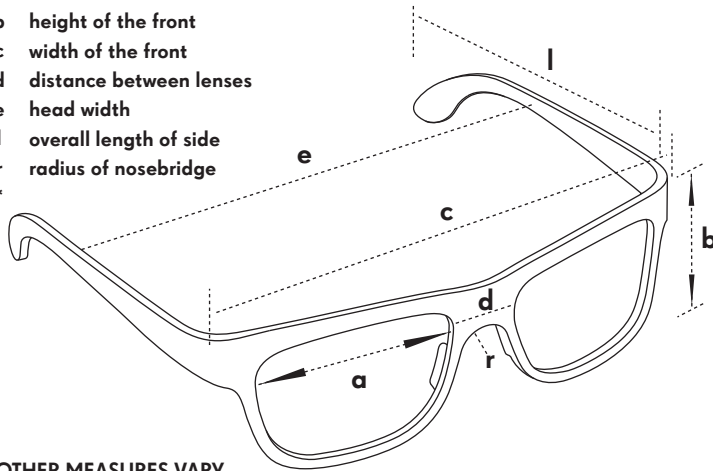

HOW TO:

HEAD WIDTH

OVERALL LENGTH OF SIDE

RADIUS OF NOSEBRIDGE

# framed by Karl size sheet

\*all sizes use metric system and are measured in millimetres

- a horizontal lens size
- b height of the front
- c width of the front
- d distance between lenses
- e head width
- l overall length of side
- r radius of nosebridge
- \*

EVELIN	a	b	d	r
XS	49	38	18	6
S	50	40	18	6
M (regulaar size)	52	41	19	7
L	53	41	20	7
XL	55	43	20	7
XXL	57	44	21	8

NILS	a	b	d	r
XS	49	42	19	7
S	51	44	20	7
M (regular size)	53	46	21	8
L	54	47	21	8
XL	56	48	22	9
XXL	58	50	23	9

LILY	a	b	d	r
XS	47	41	18	6
S	50	44	19	6
M (regular size)	51	45	21	7
L	52	46	22	7
XL	55	47	22	7
XXL	57	48	23	8

MARTIN	a	b	d	r
XS	50	42	17	6
S	51	44	18	6
M (regulaar size)	53	45	18	7
L	55	47	19	7
XL	57	49	20	7
XXL	60	50	21	8