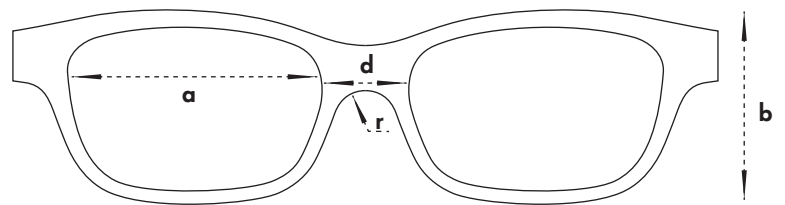

# framed by Karl size sheet

\*all sizes use metric system and are measured in millimetres

- a horizontal lens size
- b height of the front
- c width of the front
- d distance between lenses
- e head width
- l overall length of side
- r radius of nosebridge
- \*

SOME MEASURES ARE SAME FOR ALL MODELS:

All models	c	e	l
XS	137	140	125
S	143	146	130
M (regular size)	148	152	135
L	153	158	140
XL	159	164	145
XXL	165	170	150

OTHER MEASURES VARY

JAKOB	a	b	d	r
XS	47	37	19	7
S	49	40	20	7
M (regular size)	51	42	21	8
L	53	43	21	8
XL	55	45	23	8
XXL	58	47	24	9

EVELIN	a	b	d	r
XS	49	38	18	6
S	50	40	18	6
M (regulaar size)	52	41	19	7
L	53	41	20	7
XL	55	43	20	7
XXL	57	44	21	8

NILS	a	b	d	r
XS	49	42	19	7
S	51	44	20	7
M (regular size)	53	46	21	8
L	54	47	21	8
XL	56	48	22	9
XXL	58	50	23	9

LILY	a	b	d	r
XS	47	41	18	6
S	50	44	19	6
M (regular size)	51	45	21	7
L	52	46	22	7
XL	55	47	22	7
XXL	57	48	23	8

MARTIN	a	b	d	r
XS	50	42	17	6
S	51	44	18	6
M (regulaar size)	53	45	18	7
L	55	47	19	7
XL	57	49	20	7
XXL	60	50	21	8